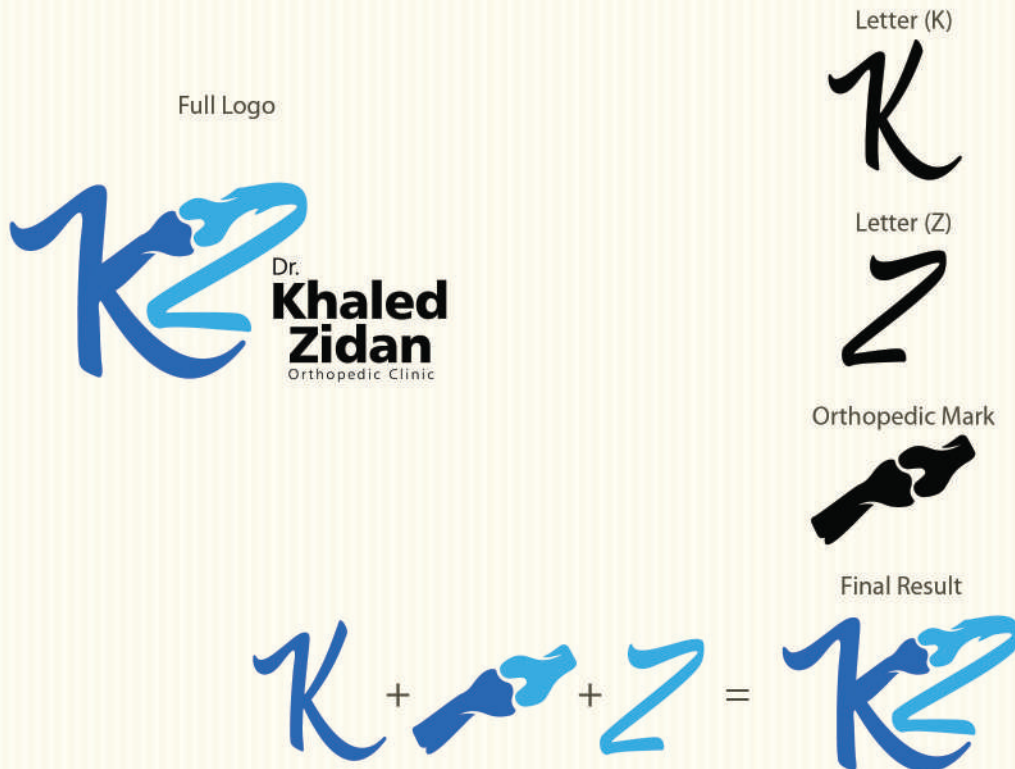

# Dr. Khaled Zidan Clinic Logo (C)

We created a name mark style logo: sharp lines, 2 flat colors and 1 healing happiness reference: full body of human raises up hands, and forms letter (A) of name Khaled by his legs. The logo can be used on different forms adapting to different case scenarios.

Happiness Mark

Letter (A)

Final Result

Dr. Khaled Zidan Clinic logo works perfectly over light and dark backgrounds

Light Background

Dark Background

Produced By

**GRAVITY**  
Creative Media Agency

# Dr. Khaled Zidan Clinic Logo (D)

We created an illustrated brand style logo: curvey lines, 3 flat colors and 1 Orthopedic reference: the bone. The logo shap also icludes the first letter of name Khaled in english letter (K), and the first letter of name Zidan in english letter (Z). The logo can be used on different forms adapting to different case scenarios.

Dr. Khaled Zidan Clinic logo works perfectly over light and dark backgrounds

Light Background

Dark Background