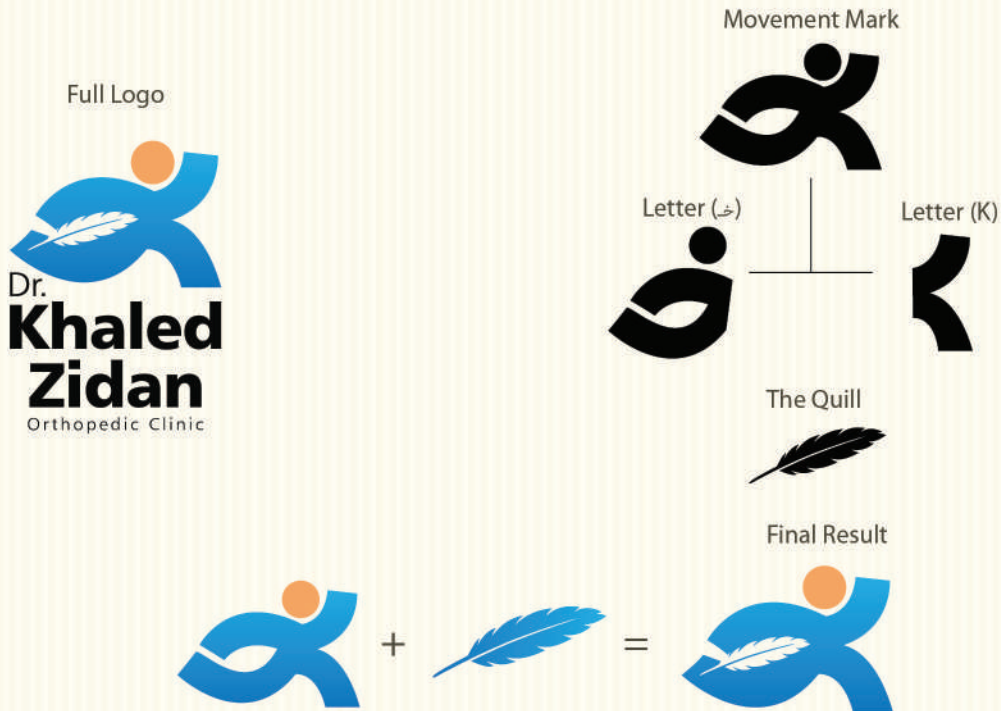

# Dr. Khaled Zidan Clinic Logo (A)

We created an illustrated symbol brand style logo: curvey lines, gradient blue colors, one flat colour and 1 lightness and movement reference: the quill. The logo shape also includes the first letter of name Khaled in english letter (K), and the first letter in arabic letter (ك). The logo can be used on different forms adapting to different case scenarios.

Dr. Khaled Zidan Clinic logo works perfectly over light and dark backgrounds

Light Background

Dark Background

# Dr. Khaled Zidan Clinic Logo (B)

We created a shape brand style logo: curvey and sharp lines, 3 flat colors and 1 Orthopedic reference: the bone. The logo shap also includes the first letter of name Khaled in english letter (K), and the first letter of name Zidan in english letter (Z). The logo can be used on different forms adapting to different case scenarios.

# Dr. Khaled Zidan Clinic Logo (D)

We created an illustrated brand style logo: curvey lines, 3 flat colors and 1 Orthopedic reference: the bone. The logo shap also icludes the first letter of name Khaled in english letter (K), and the first letter of name Zidan in english letter (Z). The logo can be used on different forms adapting to different case scenarios.